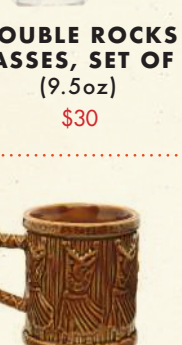

lime, coconut, pineapple, pandan syrup, tonic water

**MERCHANDISE**

**PINEAPPLE MUG**  
(15oz)  
\$50

**PELICAN MUG**  
(14oz)  
\$45

**SANTASHARK MUG**  
(12oz)  
\$45

**MERSANTA MUG**  
(12oz)  
\$45

**DOUBLE ROCKS GLASSES, SET OF 2**  
(9.5oz)  
\$30

**COCOLADA MUG**  
(14oz)  
\$25

**TIKI HOT MUG**  
(8oz)  
\$25

**SURFIN' SANTA MUG**  
(16oz)  
\$45

**REINDEER SHOT GLASS**  
(1.5oz)  
\$18

**TIKI TUB COMMUNAL BOWL**  
(36oz)  
\$115

SIPPINSANTAPOPOP.COM  
@SIPPINSANTA | #SIPPINSANTA